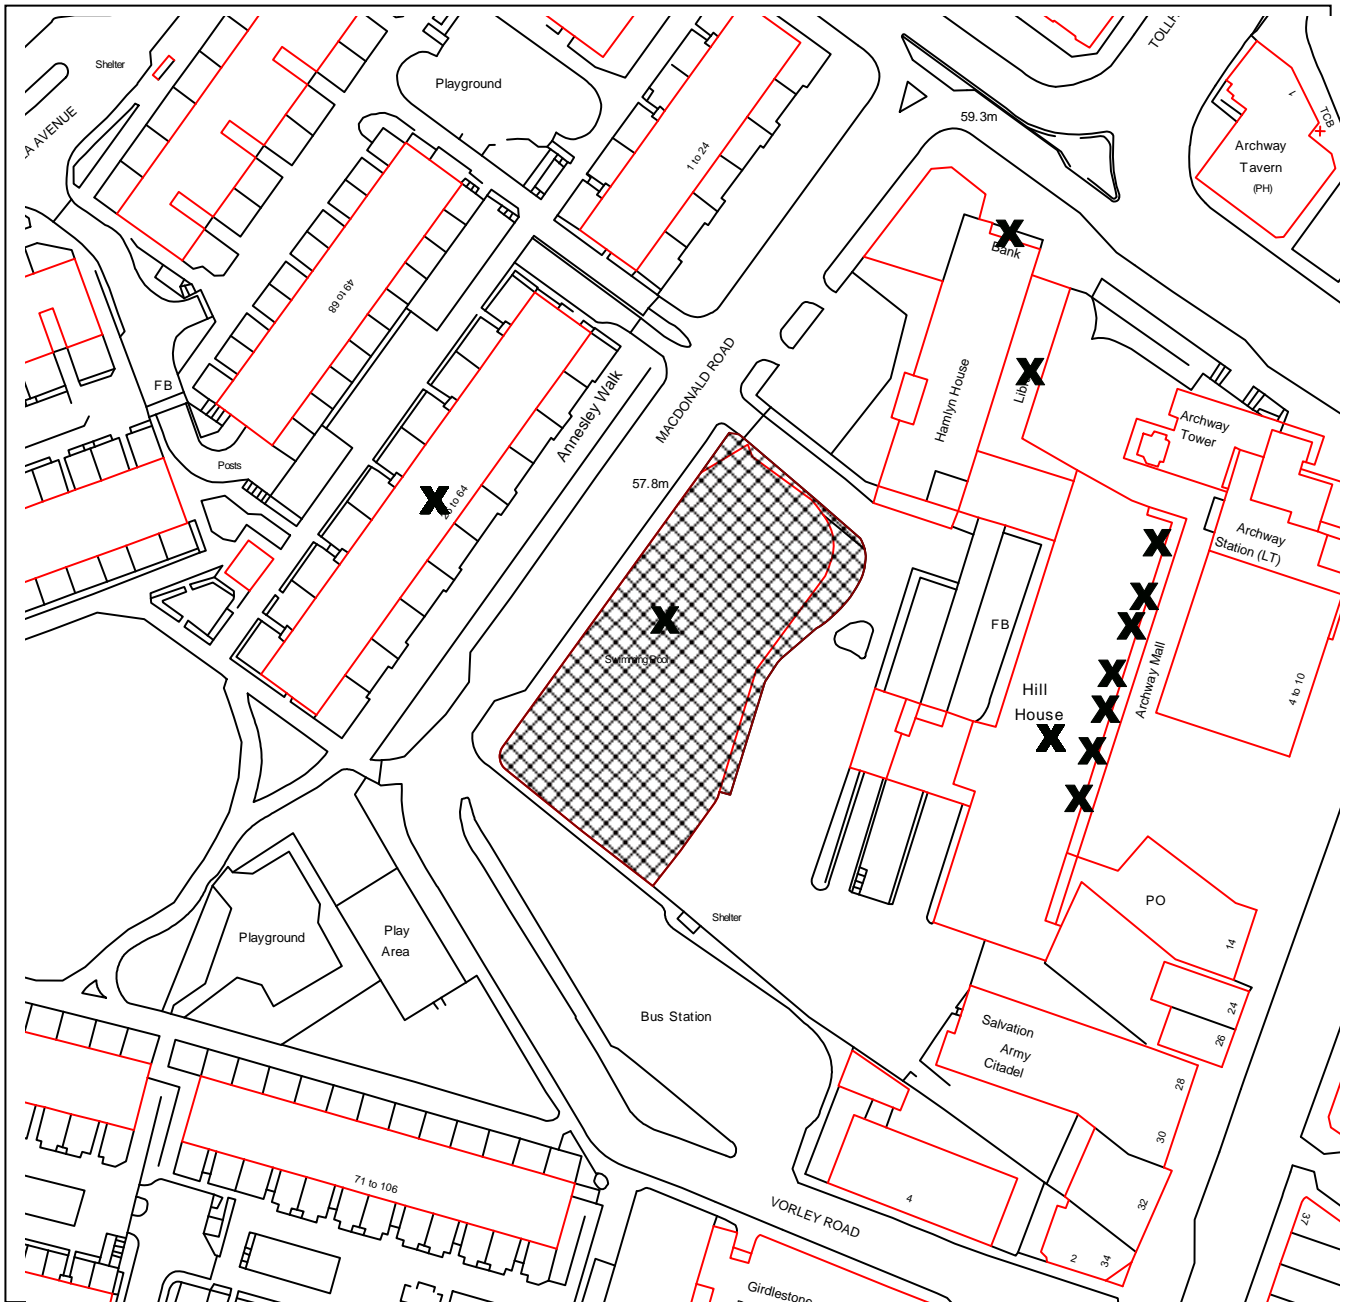

ISLINGTON

DEVELOPMENT MANAGEMENT

PLANNING APPLICATION REF NO: P2014/3524/FUL

LOCATION: ARCHWAY LEISURE CENTRE, MACDONALD ROAD,
LONDON N19 5DD

SCALE: 1:1250

This map is reproduced from Ordnance Survey material with the permission of Ordnance Survey on behalf of the Controller of Her Majesty's Stationery Office © Crown copyright. Unauthorised reproduction infringes Crown copyright and may lead to prosecution or civil proceedings.
Islington Council, LA086452